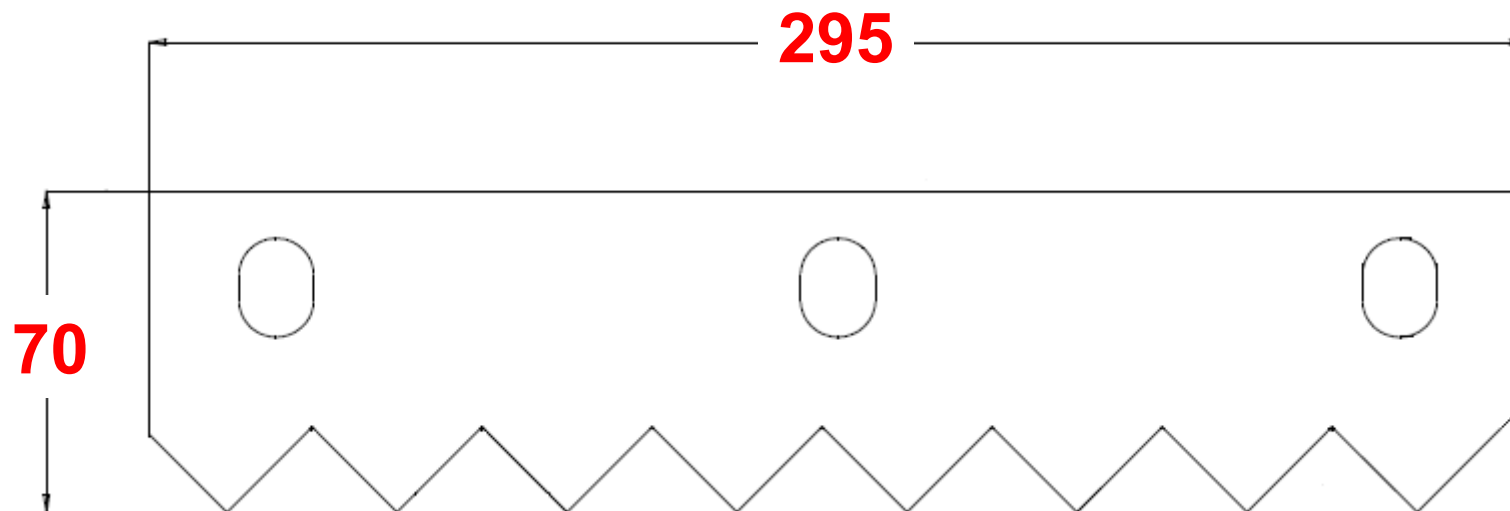

RECYCLING
TECHNOLOGIES

Controlama Esterna/ Against Blade CMG TRM 1200 - 300x70x20

RECYCLING
TECHNOLOGIES

Controlama Centrale / Central Blade CMG TRM 1200 - 295x70x20

20

RECYCLING
TECHNOLOGIES

LAMA Rot. Centr. / Centr. Rot. Blade CMG TRM 1200 - 39x39x25

RECYCLING
TECHNOLOGIES

LAMA Rot. Ester. / Ext. Rot. Blade CMG TRM 1200 - 55x27.5x25