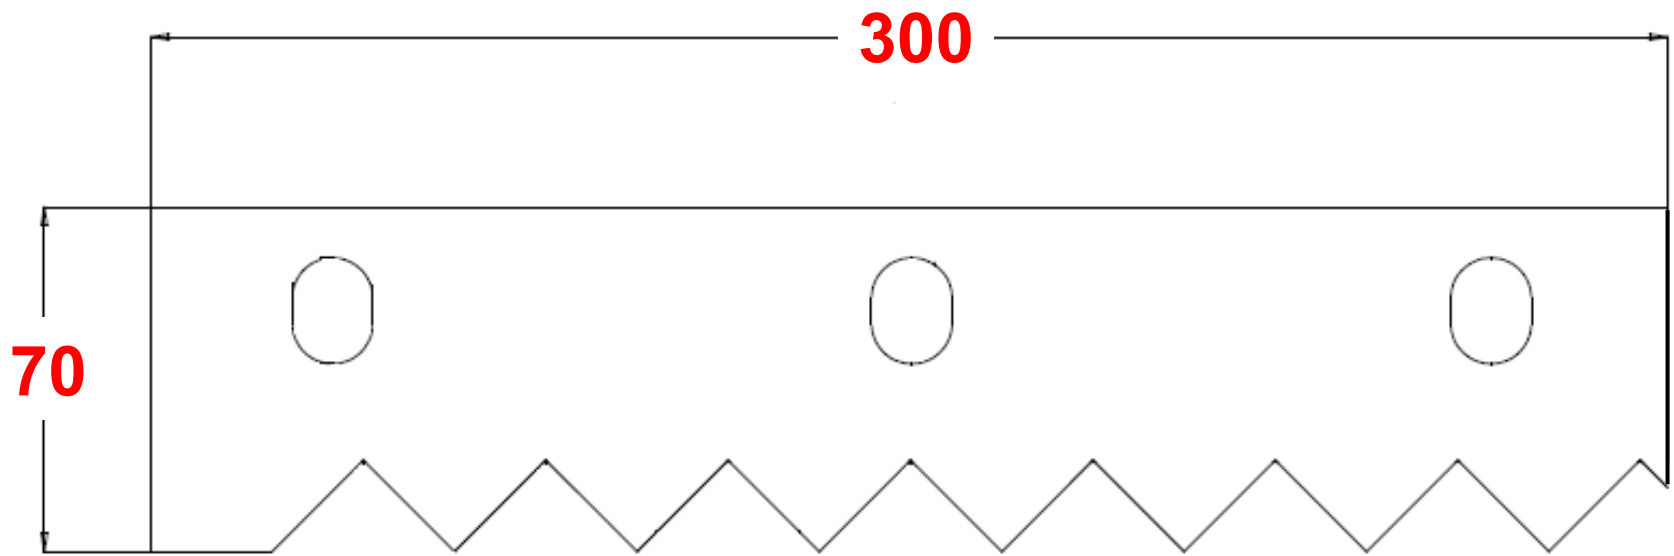

RECYCLING
TECHNOLOGIES

Controlama Esterna/ Against Blade CMG TRM 1200 - 300x70x20

RECYCLING
TECHNOLOGIES

Controlama Centrale / Central Blade CMG TRM 1200 - 295x70x20

20

RECYCLING
TECHNOLOGIES

LAMA Rot. Centr. / Centr. Rot. Blade CMG TRM 1200 - 39x39x25

RECYCLING
TECHNOLOGIES

LAMA Rot. Ester. / Ext. Rot. Blade CMG TRM 1200 - 55x27.5x25