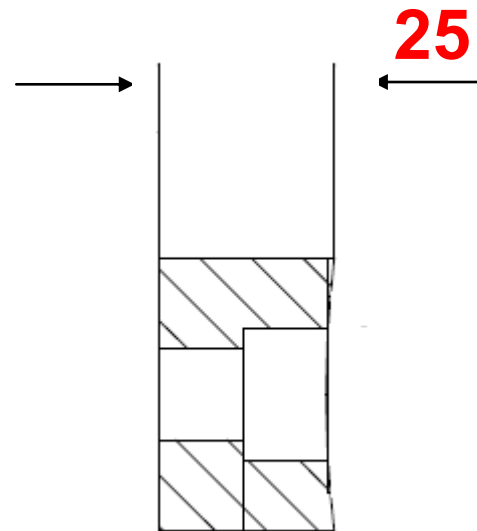

RECYCLING
TECHNOLOGIES

Controlama Esterna/ Against Blade CMG TRM 1200 - 300x70x20

RECYCLING
TECHNOLOGIES

Controlama Centrale / Central Blade CMG TRM 1200 - 295x70x20

20

RECYCLING
TECHNOLOGIES

LAMA Rot. Centr. / Centr. Rot. Blade CMG TRM 1200 - 39x39x25

RECYCLING
TECHNOLOGIES

LAMA Rot. Ester. / Ext. Rot. Blade CMG TRM 1200 - 55x27.5x25