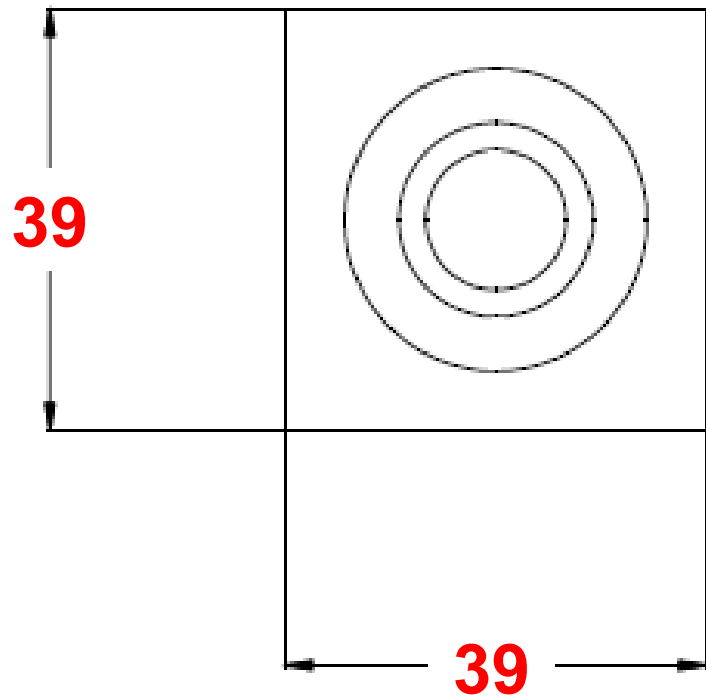

RECYCLING
TECHNOLOGIES

Controlama Esterna/ Against Blade CMG TRM 1200 - 300x70x20

RECYCLING
TECHNOLOGIES

Controlama Centrale / Central Blade CMG TRM 1200 - 295x70x20

20

RECYCLING
TECHNOLOGIES

LAMA Rot. Centr. / Centr. Rot. Blade CMG TRM 1200 - 39x39x25