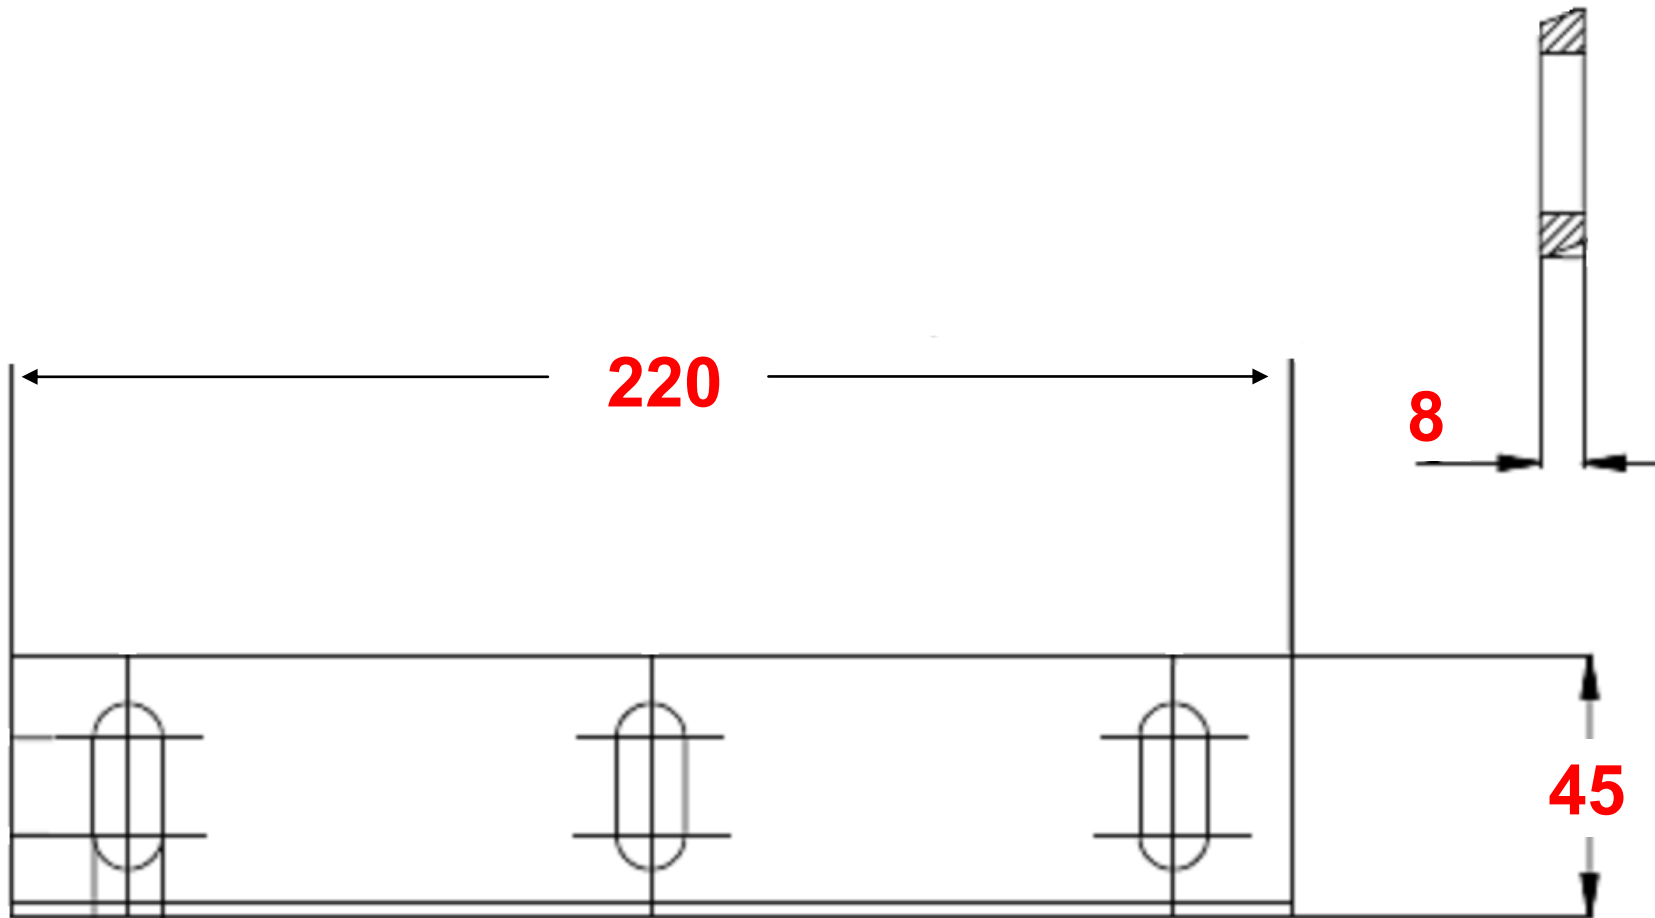

RECYCLING
TECHNOLOGIES

LAMA Fissa / Fixed BLADE CMG 17.22 - 220 x 45 x 8

RECYCLING
TECHNOLOGIES

LAMA Rotativa / Mobile BLADE CMG 17.22 220 x 55 x 9.5